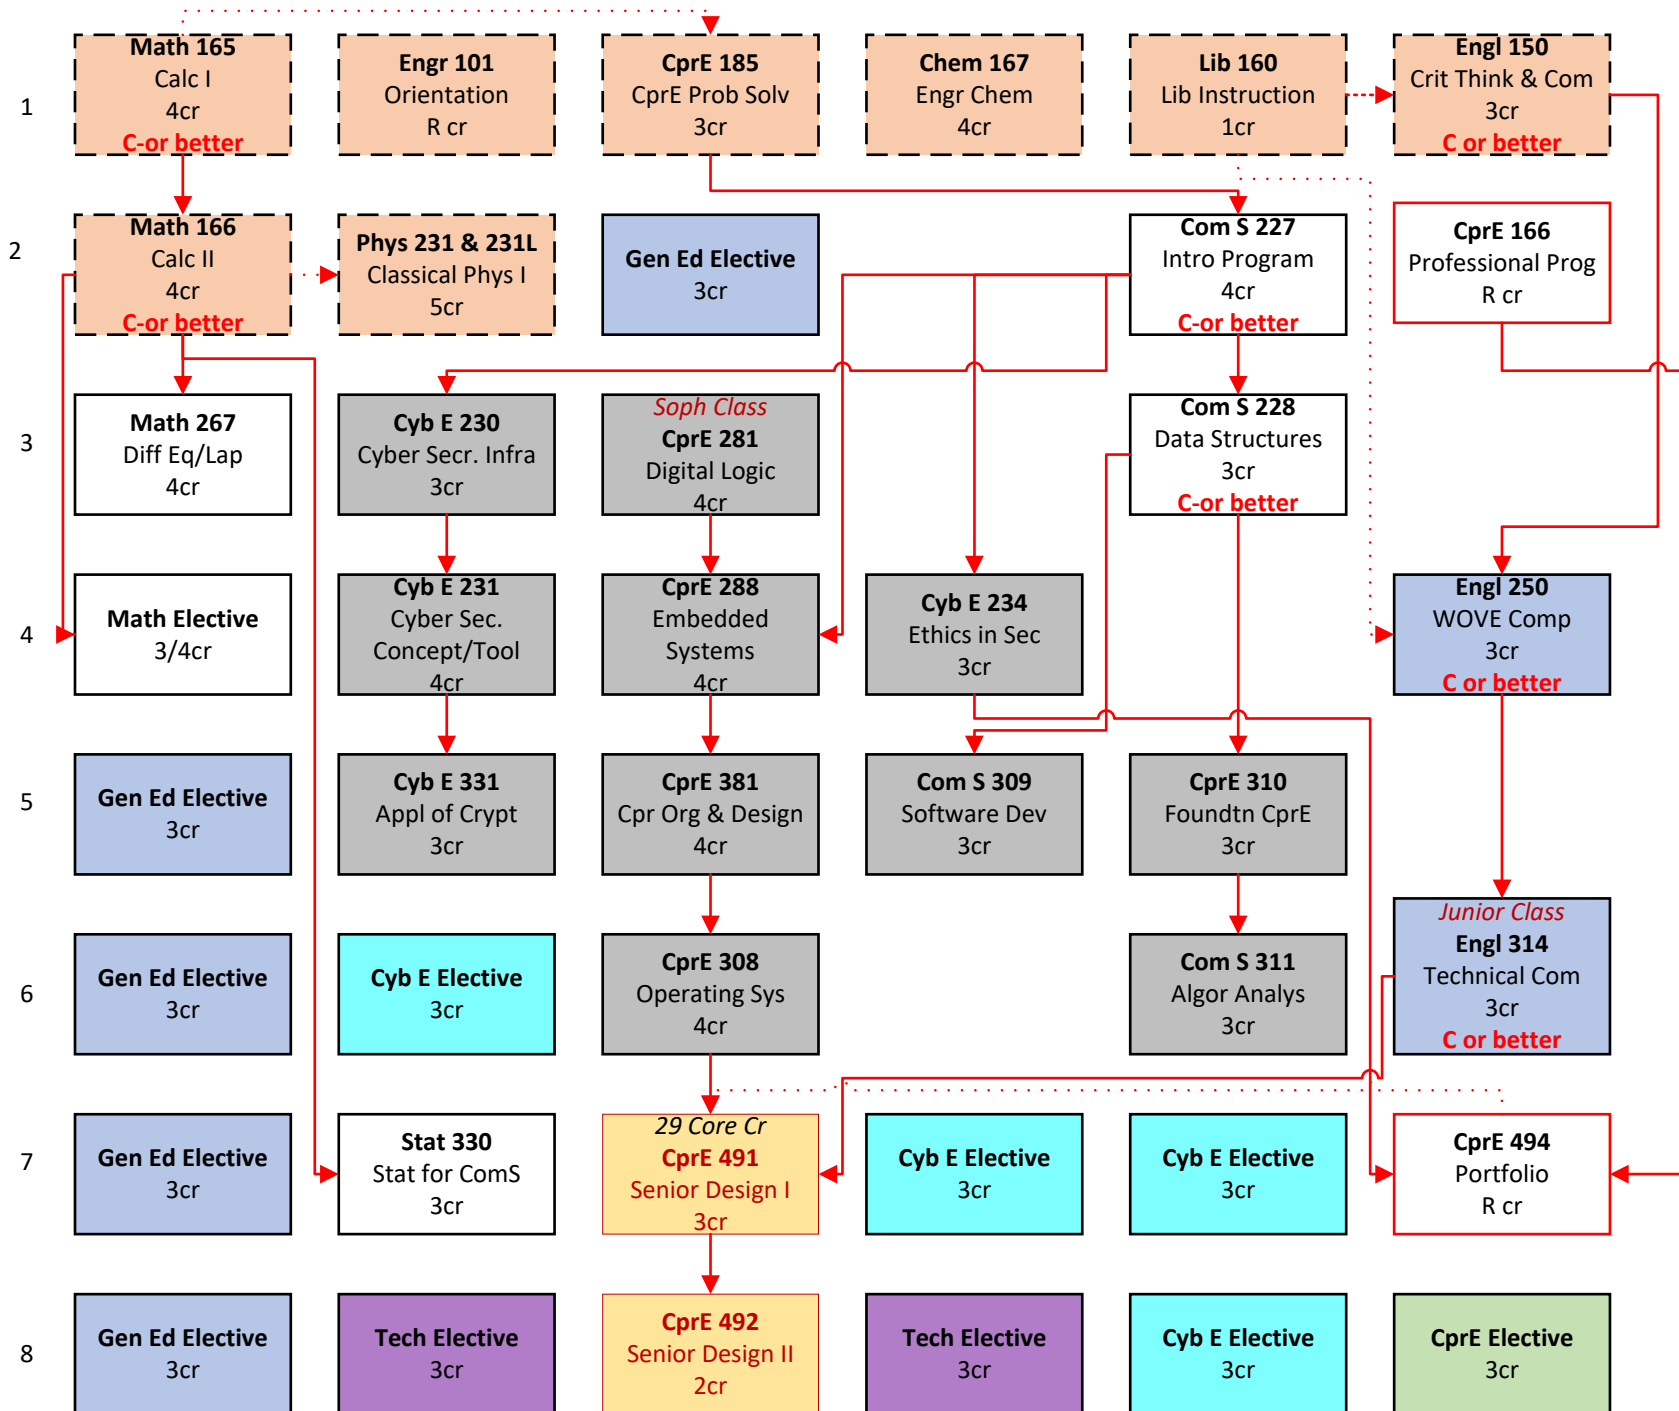

Cyber Security Engineering FlowChart 2022-23 (125 Credits)

LEGEND

- ⋯ Co-Req
- ↓ Pre-Req

1. This flowchart is only a guide. For more detailed information, including pre-requisites and co-requisites, see the ISU Catalog.
2. Check with Student Services For information on electives.
3. Course term offerings subject to change.
4. Lab and lecture must be passed in the same semester to receive credit for CprE/CybE/EE Courses.