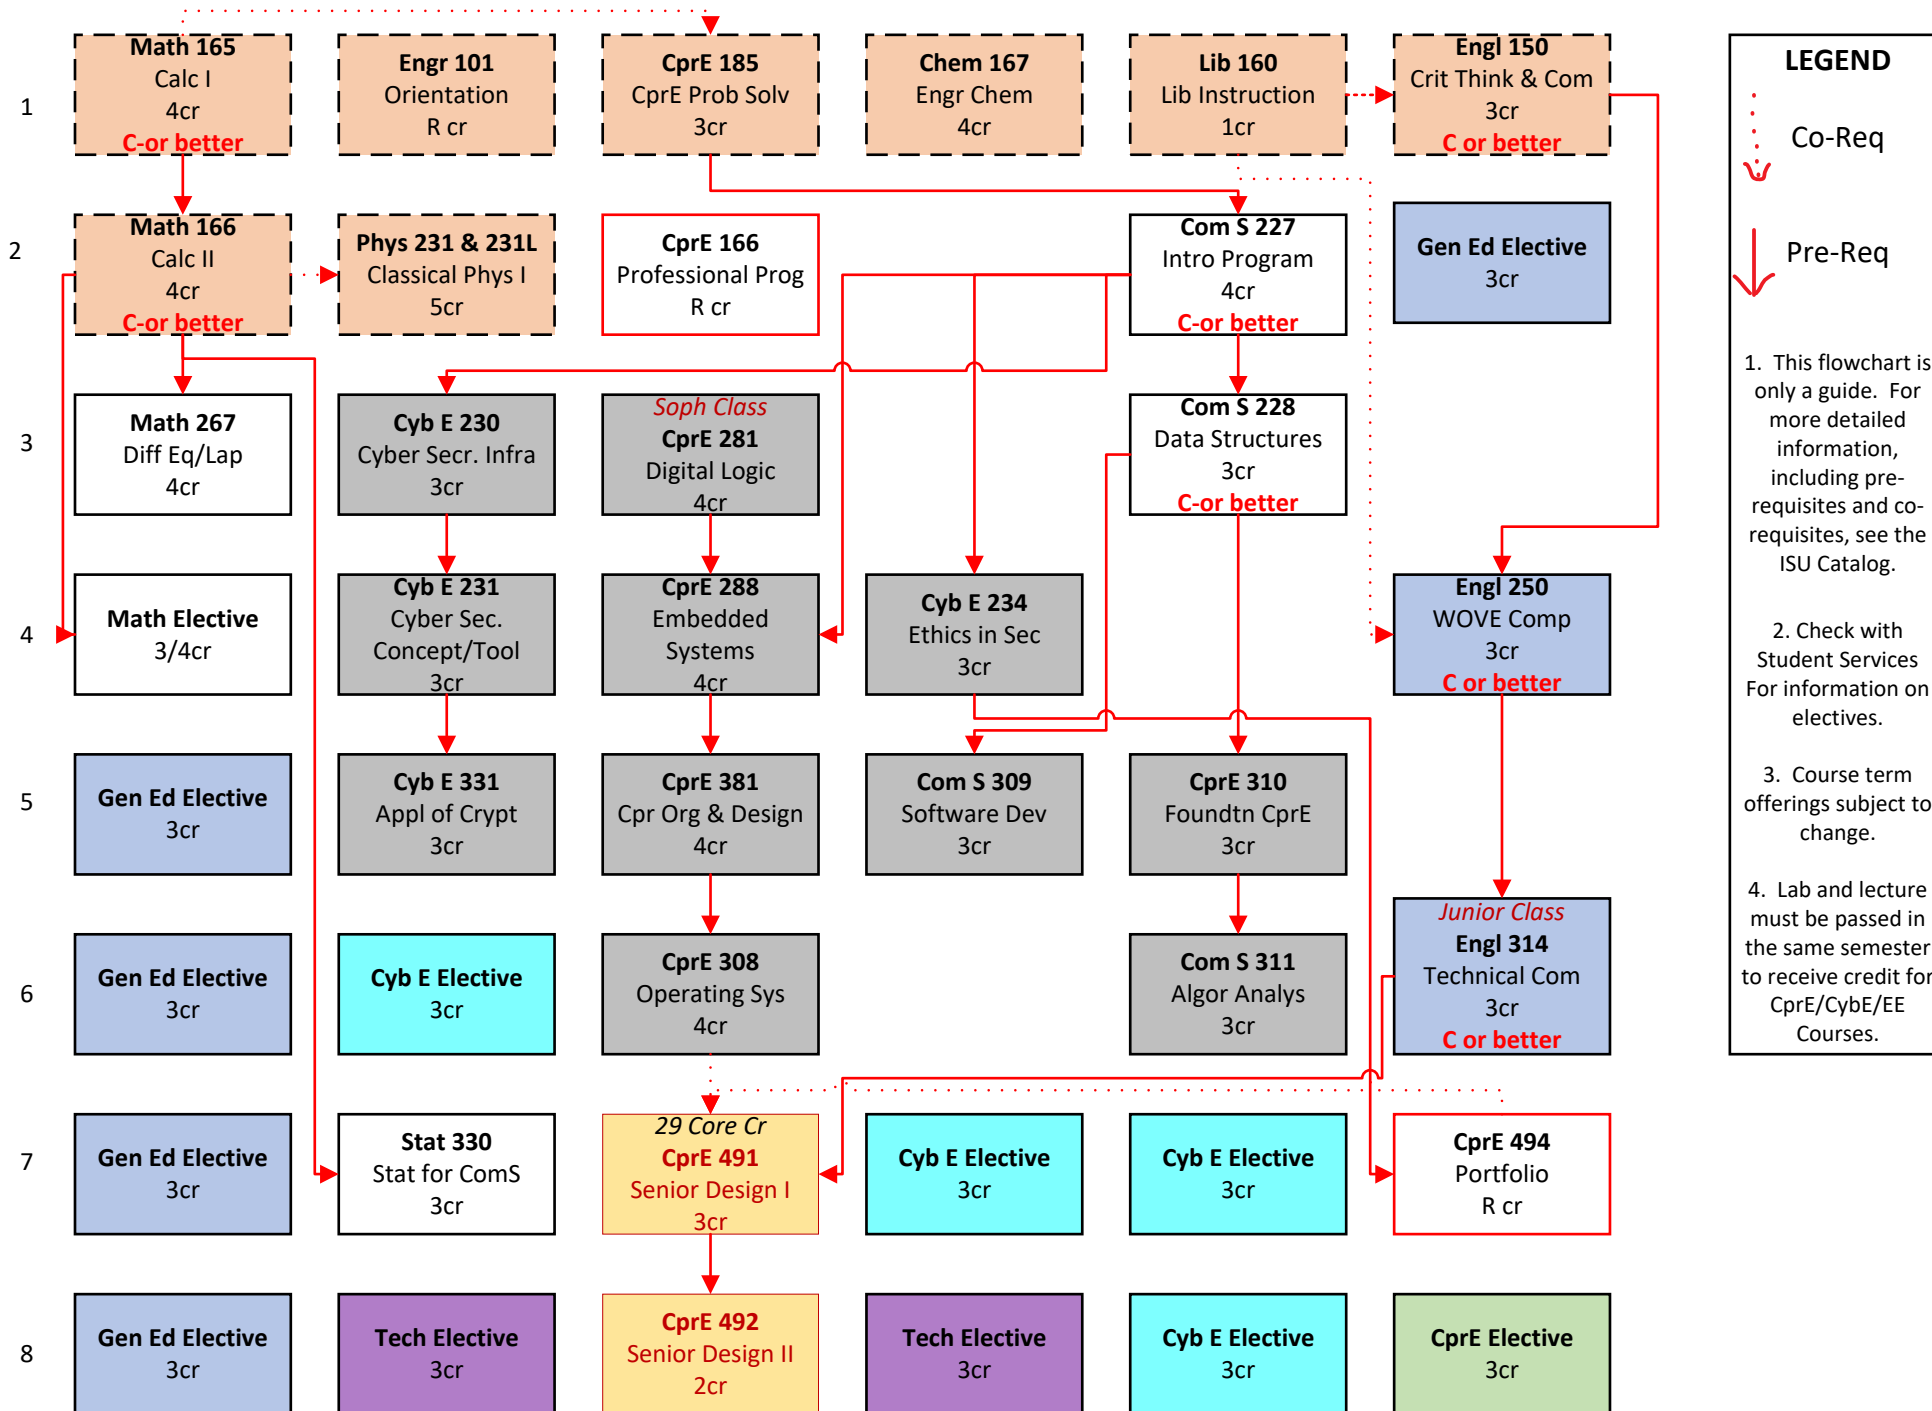

# Cyber Security Engineering FlowChart 2023-24 (125 Credits)

**LEGEND**

⋯ Co-Req

↓ Pre-Req

1. This flowchart is only a guide. For more detailed information, including pre-requisites and co-requisites, see the ISU Catalog.

2. Check with Student Services For information on electives.

3. Course term offerings subject to change.

4. Lab and lecture must be passed in the same semester to receive credit for CprE/CybE/EE Courses.